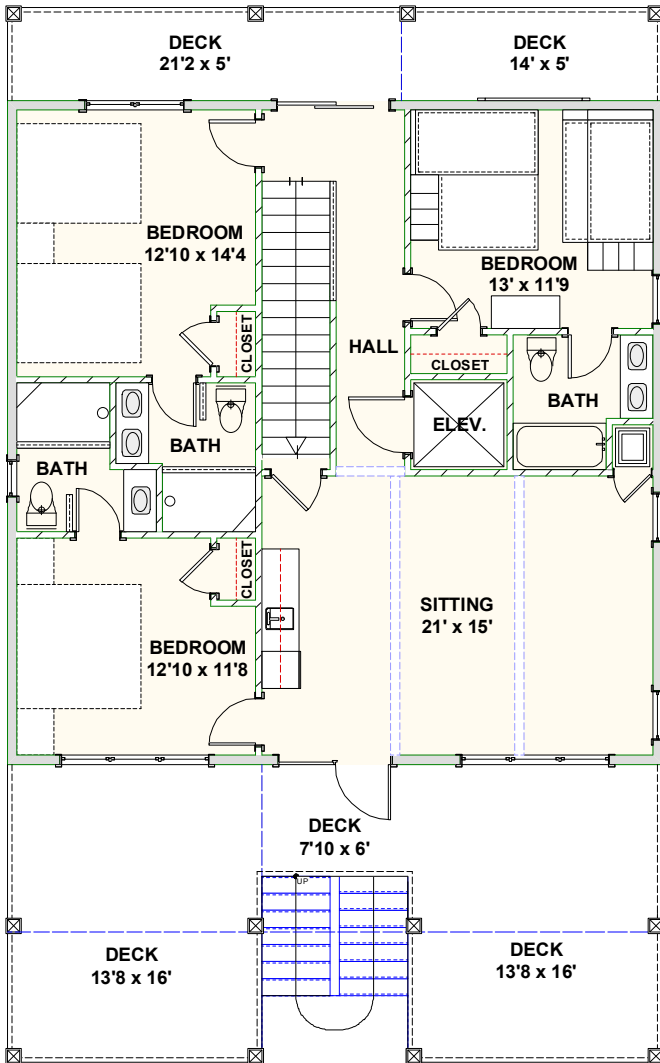

CAROLINA BLUEWATER CONSTRUCTION

BUILDING TOMORROW WITH AFFORDABLE QUALITY HOMES

910-575-7100

6934-9 BEACH DR SW, OCEAN ISLE BEACH, NC 28469

BEACH HOME 266

2,577 SQ FT | 4 BEDROOMS | 4 BATHS—1—1/2 BATHS | 1,205 SQ FT DECKS

WWW.CAROLINABLUEWATERCONSTRUCTION.COM

BEACH HOME 266

2,577 SQ FT | 4 BEDROOMS | 4 BATHS—1—1/2 BATHS | 1,205 SQ FT DECKS

35'2 x 56'8

1ST FLOOR - FLOOR PLAN

2ND FLOOR - FLOOR PLAN

CAROLINA
BLUEWATER
CONSTRUCTION