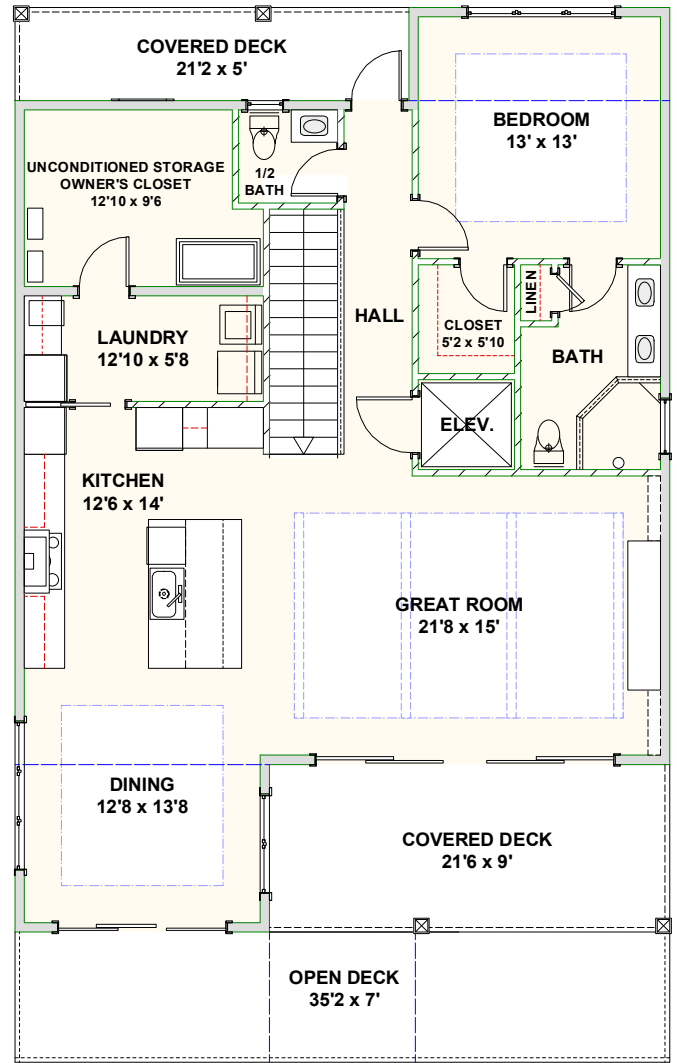

WWW.CAROLINABLUEWATERCONSTRUCTION.COM

BEACH HOME 266

2,577 SQ FT | 4 BEDROOMS | 4 BATHS—1—1/2 BATHS | 1,205 SQ FT DECKS

35'2 x 56'8

1ST FLOOR - FLOOR PLAN

2ND FLOOR - FLOOR PLAN

CAROLINA
BLUEWATER
CONSTRUCTION